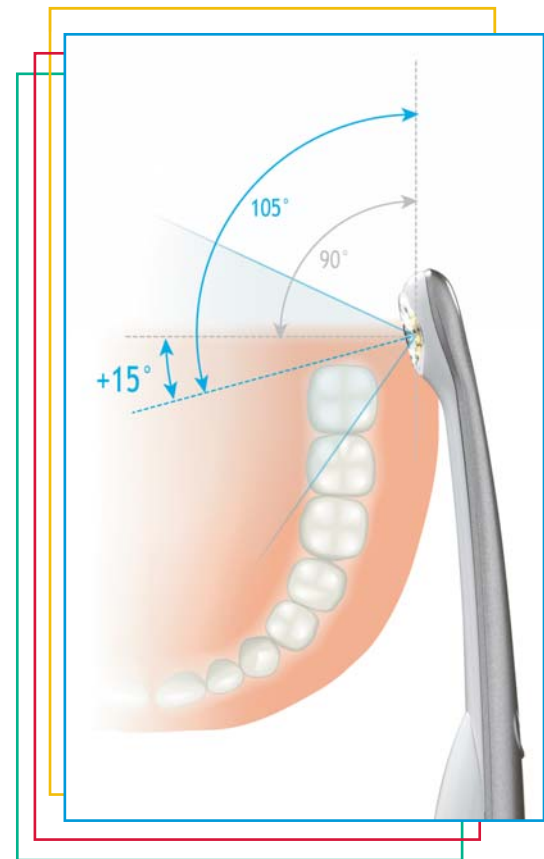

## Easier communication

The SOPRO 617 Color Line makes the communication with the patient simpler. The high quality, natural images speak for themselves...

## Handy ergonomics

The 105° angle of view of the SOPRO 617 Color line handpiece allows an easier exploration of the distal areas of the patient's mouth.